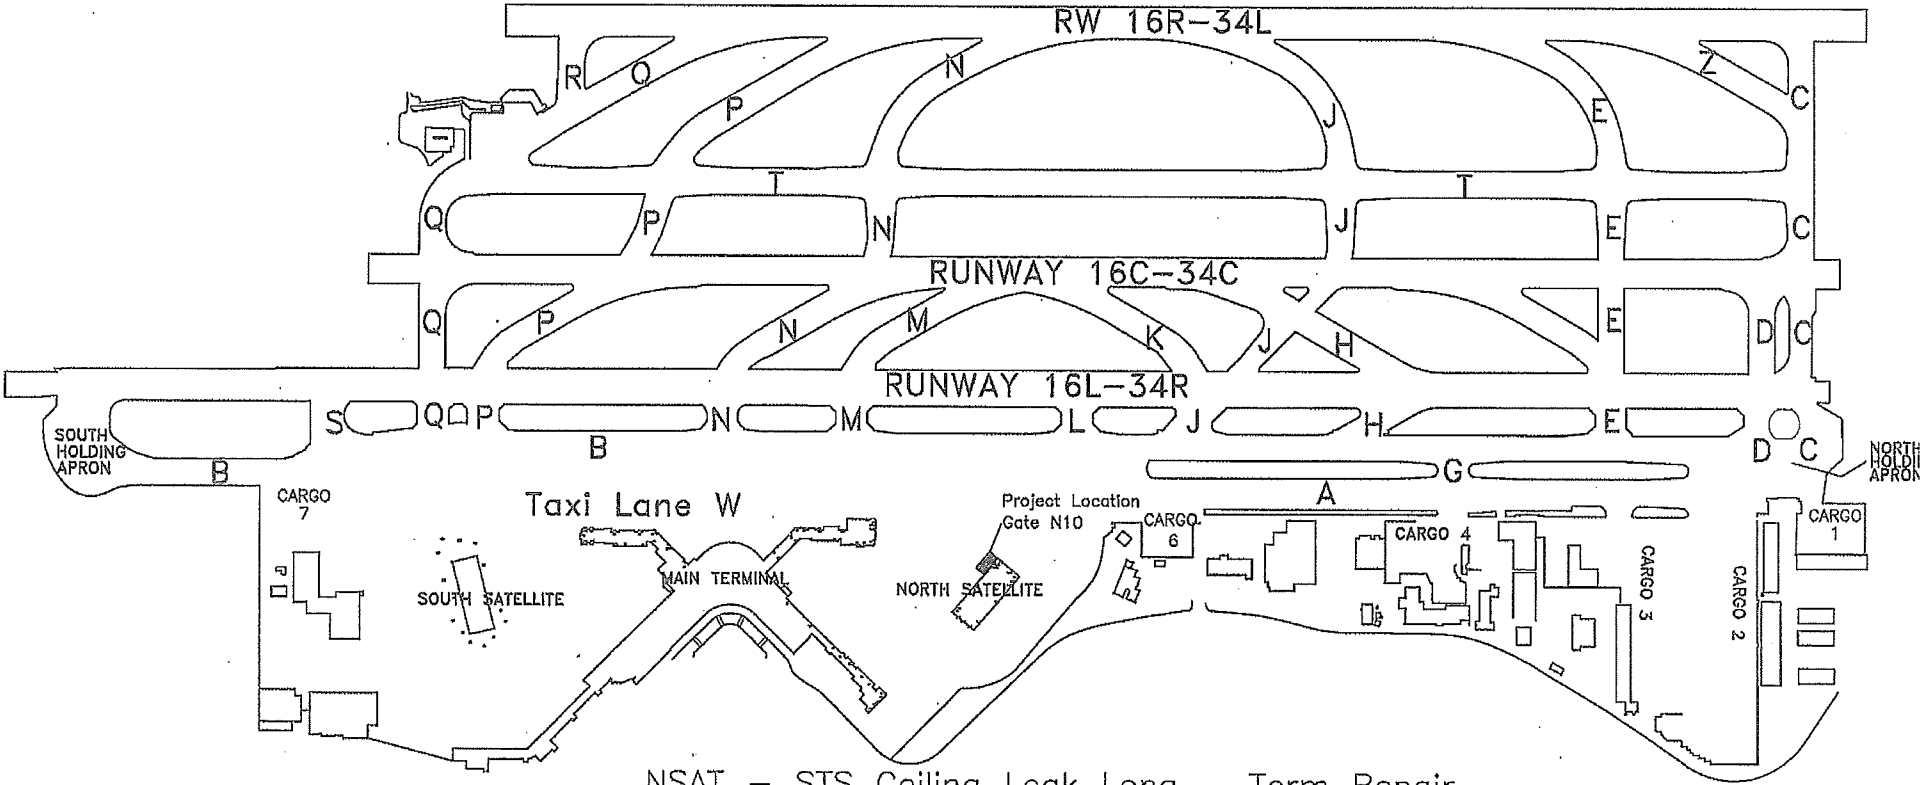

SEA-TAC INTERNATIONAL AIRPORT

NSAT - STS Ceiling Leak Long - Term Repair
Attachment A

Figure 1: Parking Limits at North Satellite Apron